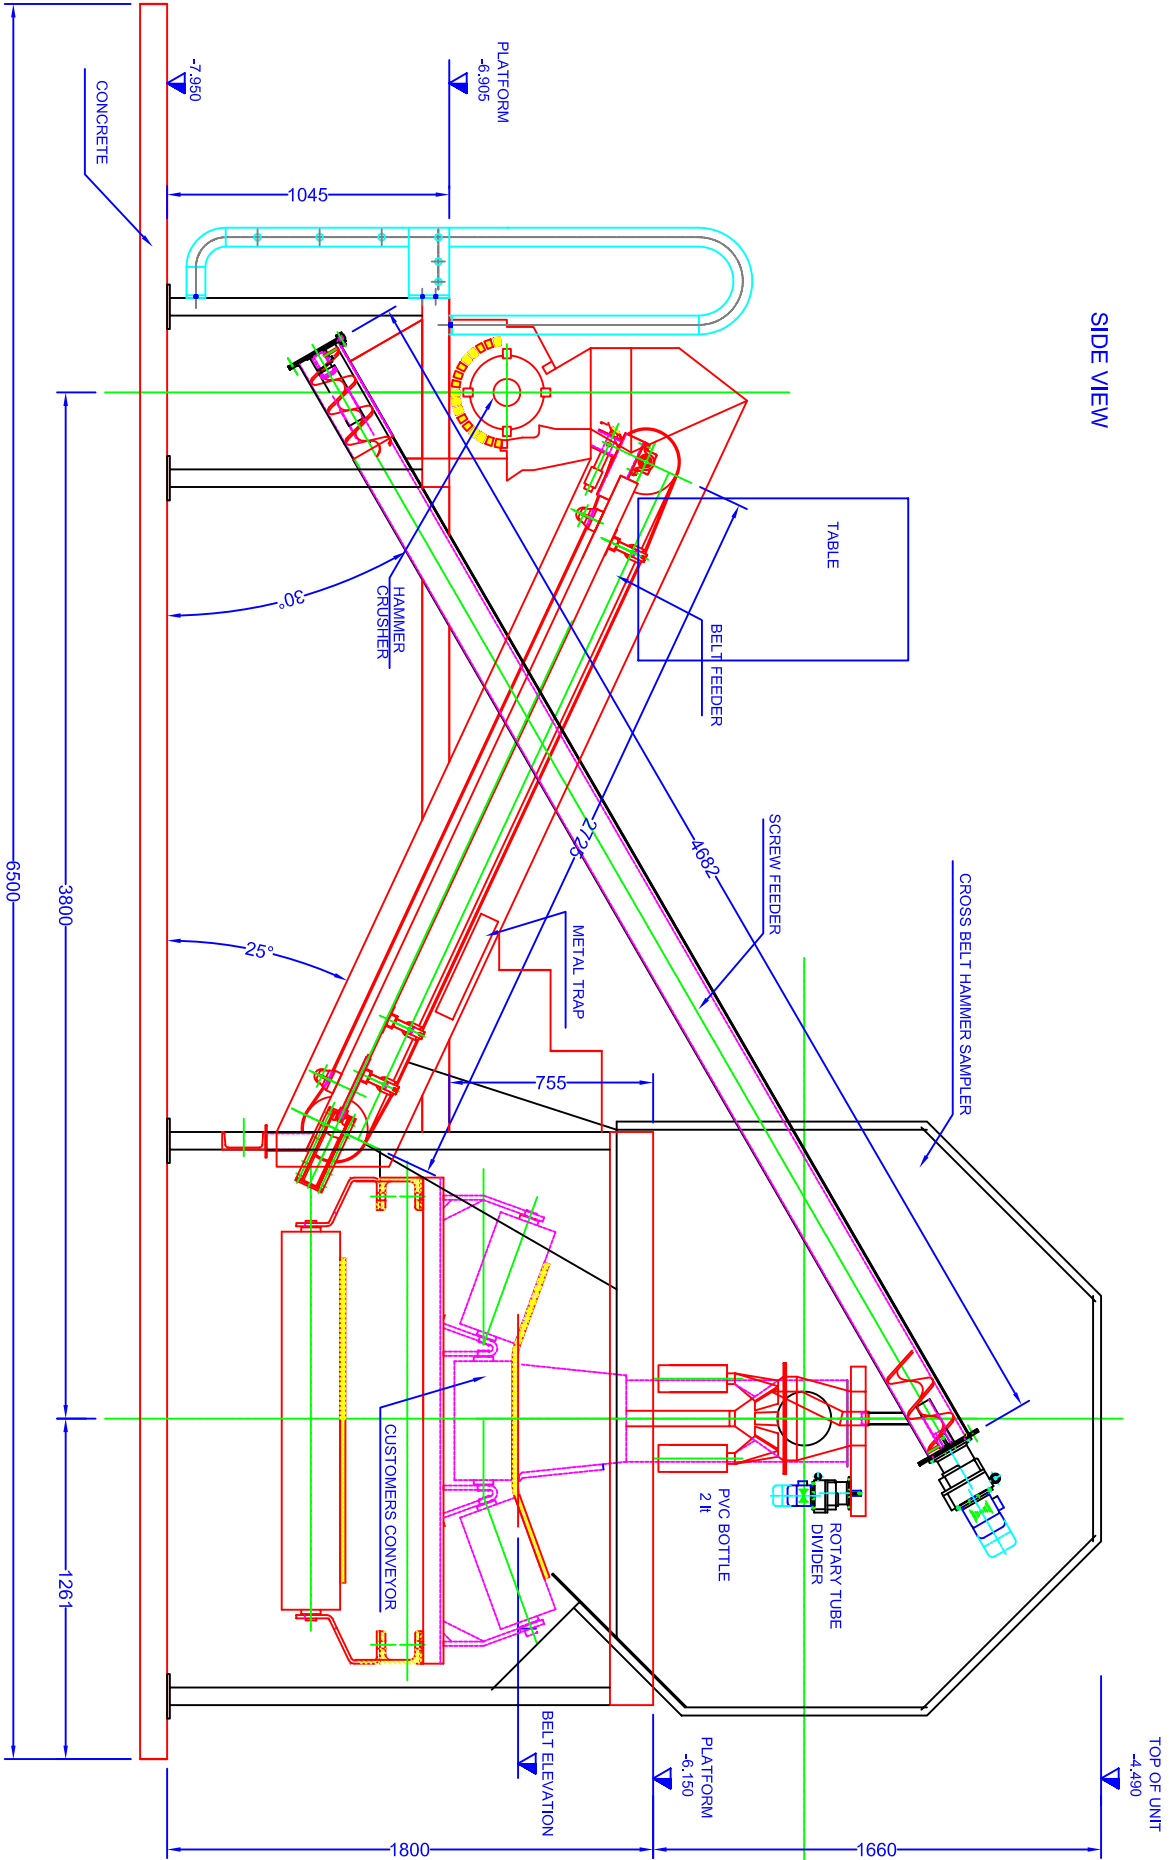

SIDE VIEW

M/S Makina İnşaat Sanayi Ltd. Şti.  
 Adres: Bilkent 1- E5 Blok D:9 Bilkent - ANKARA  
 Tel: 0-312-395 13 55 Fax: 0-312-394 38 49  
 Mobil: 0-533-275 06 53 Fax: 0-312-295 97 68  
 E-Mail: info@msindustry.com & be06-k@tr.net

GOVERNMENT OF KYRGYZ REPUBLIC  
 JSC POWER STATIONS - BISHKEK  
 REHAB. of TES-1 POWER STATION  
 SAMPLING STATIONS ON TWO  
 COAL CONVEYORS

Scale	
Model No	M51-00-0000
Type	0012
Page	01