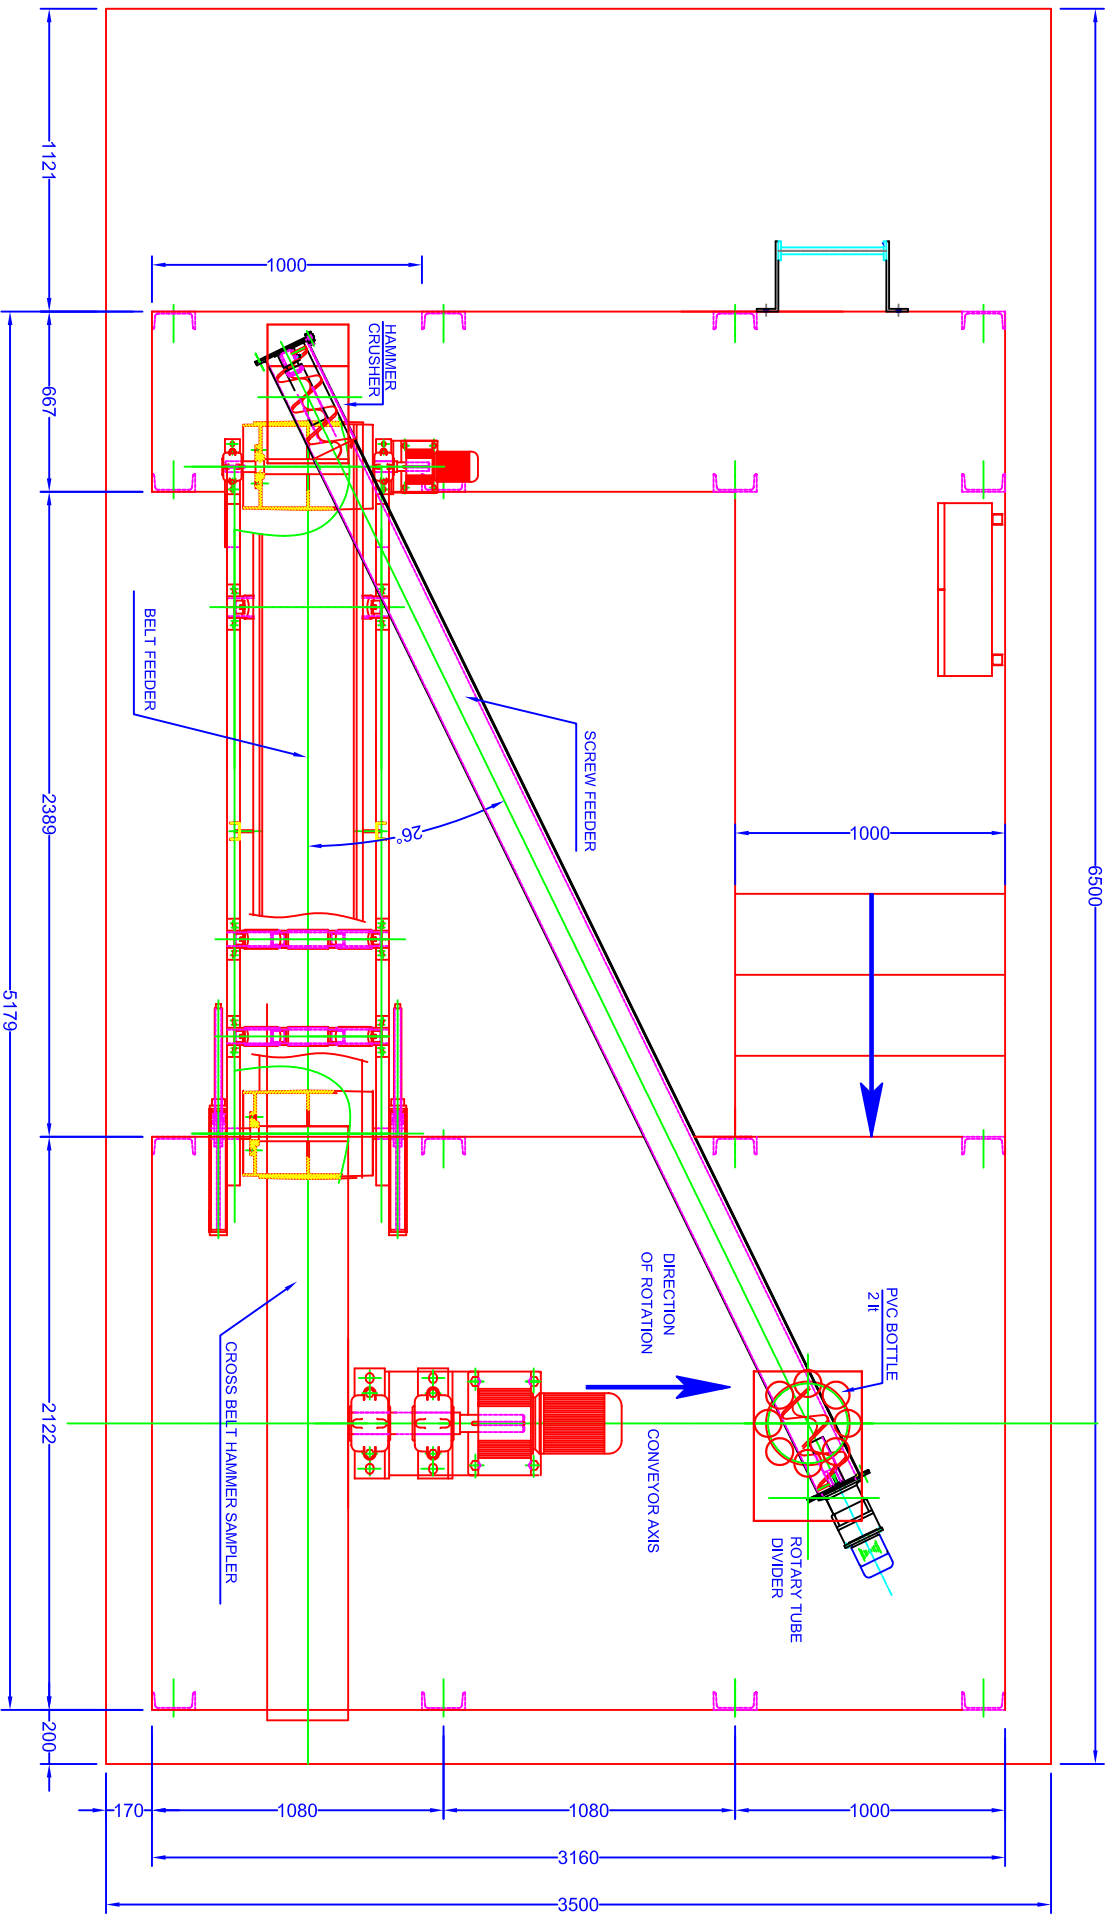

TOP VIEW

M/S Makina, Insaat, Sanayi Ltd. Şti.
Address: Bilkent 1- E5 Blok D:9 Bilkent - ANKARA
Tel: 0-312-3395 13 55 Fax: 0-312-394 38 49
Mobile: 0-533-275 06 53 Fax: 0-312-295 97 68
E-Mail: info@msindustry.com & be06-k@tr.net

GOVERNMENT OF KYRGYZ REPUBLIC
JSC POWER STATIONS - BISHKEK
REHAB. of TES-1 POWER STATION
SAMPLING STATIONS ON TWO
COAL CONVEYORS

Scale	
Model No	M51-00-0000
Type	0012
Page	02